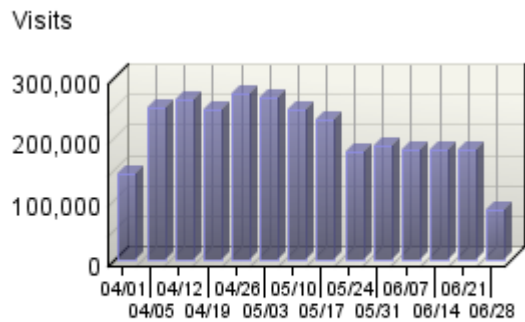

Visits Trend