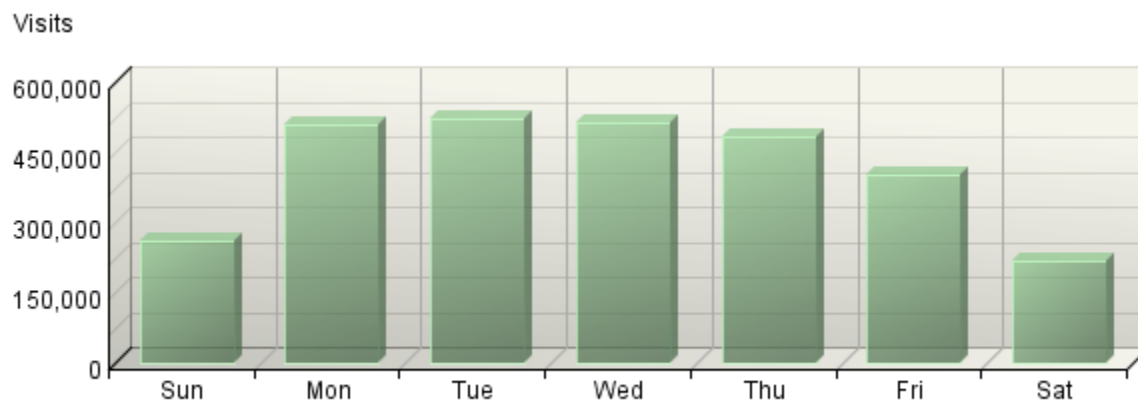

Browsers				
	Browser	Hits	Visits	% Visits
1.	Microsoft Internet Explorer	4,279,878	1,527,717	52%
2.	Firefox	2,078,765	911,276	31%
3.	Safari	888,660	456,577	16%
4.	Mozilla	13,256	6,272	0%
5.	Opera	11,541	4,346	0%

Platforms				
	Platform	Hits	Visits	% Visits
1.	Windows XP	4,213,473	1,565,674	54%
2.	Windows Vista	1,651,293	682,915	23%
3.	Macintosh	1,185,817	567,505	19%
4.	Windows 2003	68,603	24,149	1%
5.	Windows 2000	56,853	20,086	1%

Visits by Day of the Week

Visits by Day of the Week		
Day	Visits	% Visits
Sun	260,603	9%
Mon	511,248	18%
Tue	521,903	18%
Wed	514,635	18%
Thu	482,764	17%
Fri	401,356	14%
Sat	219,810	8%
Total	2,912,319	100.00%