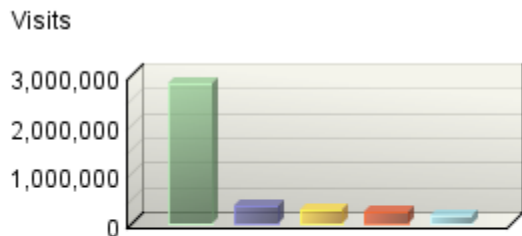

Overview

These statistics are for web traffic on www.utah.edu, which is a primary web server for the University of Utah. The university home page and associated secondary pages link visitors to more than 560 web sites hosted on www.utah.edu and other servers on campus. While traffic on this server represents a significant portion of the web traffic at the university, there are more than 200 additional web servers employed to serve university web sites and pages, such as University Health Care, Administrative Computing Services, Student Affairs, the libraries, and numerous department and administrative servers.

Visitor Summary	
Visitors	689,146
Visitors Who Visited Once	461,970
Visitors Who Visited More Than Once	227,176
Average Visits per Visitor	4.23

Visit Summary	
Visits	2,912,319
Average per Day	32,003
Average Visit Duration	00:05:46
Median Visit Duration	00:00:21
International Visits	3%
Visits of Unknown Origin	0%
Visits from Your Country: United States (US)	97%

Pages