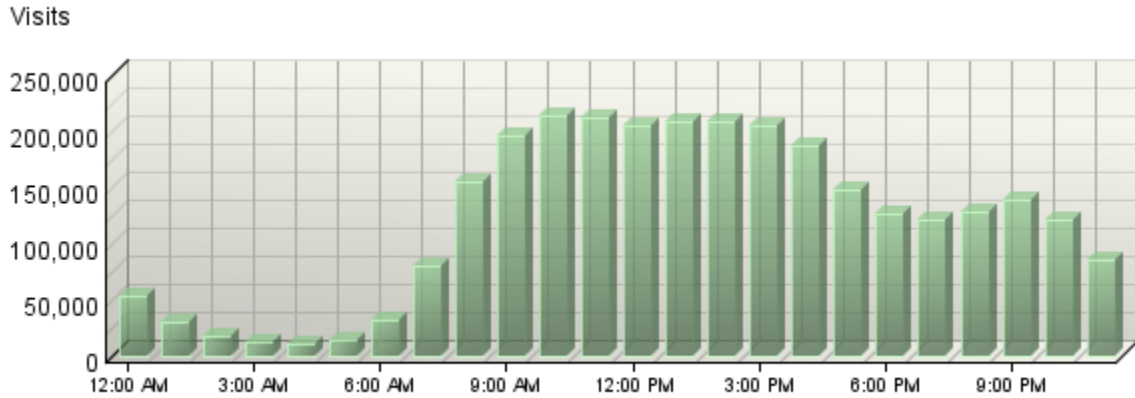

Browsers				
	Browser	Hits	Visits	% Visits
1.	Microsoft Internet Explorer	4,279,878	1,527,717	52%
2.	Firefox	2,078,765	911,276	31%
3.	Safari	888,660	456,577	16%
4.	Mozilla	13,256	6,272	0%
5.	Opera	11,541	4,346	0%

Platforms				
	Platform	Hits	Visits	% Visits
1.	Windows XP	4,213,473	1,565,674	54%
2.	Windows Vista	1,651,293	682,915	23%
3.	Macintosh	1,185,817	567,505	19%
4.	Windows 2003	68,603	24,149	1%
5.	Windows 2000	56,853	20,086	1%

## Visits by Hour of the Day

<b>Visits by Hour of the Day</b>		
<b>Hour</b>	<b>Visits</b>	<b>% Visits</b>
12:00 AM	52,840	2%
1:00 AM	30,260	1%
2:00 AM	18,344	1%
3:00 AM	12,227	0%
4:00 AM	9,878	0%
5:00 AM	14,096	0%
6:00 AM	32,140	1%
7:00 AM	80,545	3%
8:00 AM	154,476	5%
9:00 AM	195,969	7%
10:00 AM	213,795	7%
11:00 AM	212,163	7%
12:00 PM	205,551	7%
1:00 PM	208,659	7%
2:00 PM	208,267	7%
3:00 PM	204,467	7%
4:00 PM	188,068	6%
5:00 PM	148,578	5%
6:00 PM	127,260	4%
7:00 PM	121,564	4%
8:00 PM	128,241	4%
9:00 PM	138,404	5%
10:00 PM	121,466	4%
11:00 PM	85,061	3%
<b>Total</b>	<b>2,912,319</b>	<b>100.00%</b>